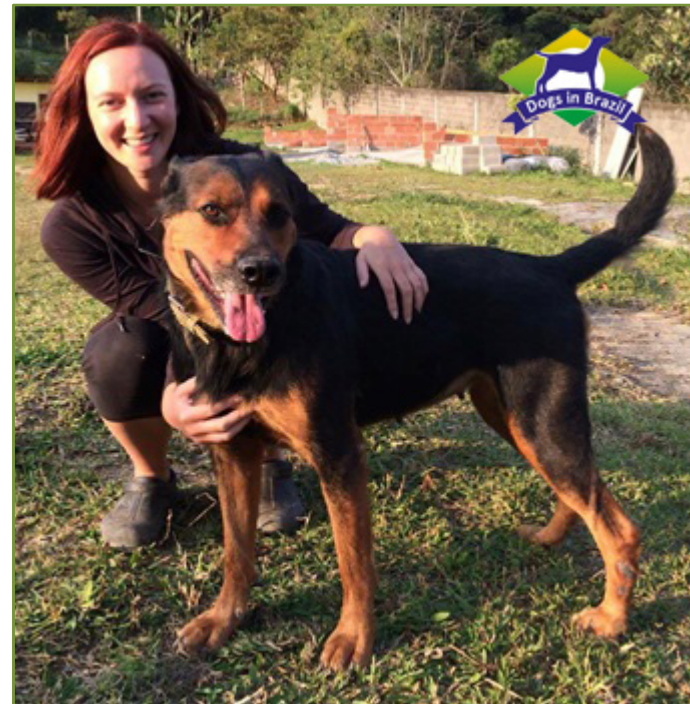

Adorable Adoptables - RUBY

General Information:

Breed: German Shepard Mix

Gender: Female

Age: 3 - 4 years old

Weight: 32 kilos (70.4lbs)

Rescue Date: 27 June 2014

Rescue Background: Found in the cemetery dying from the final stages of tick disease. Went directly to clinic for life saving treatment.

General Temperament: High energy, affectionate, intelligent, dog. Loves human company.

Fun Facts:

Kennel Mate: None

Likes: Play and humans

Dislikes: Not doing anything

Ready for Adoption Date: 30 days after approved application

Social & Training Stats

Other Dogs	Cats	Children	House Trained	Crate Trained
No	No	Yes	No	No

Updated: July 10, 2017